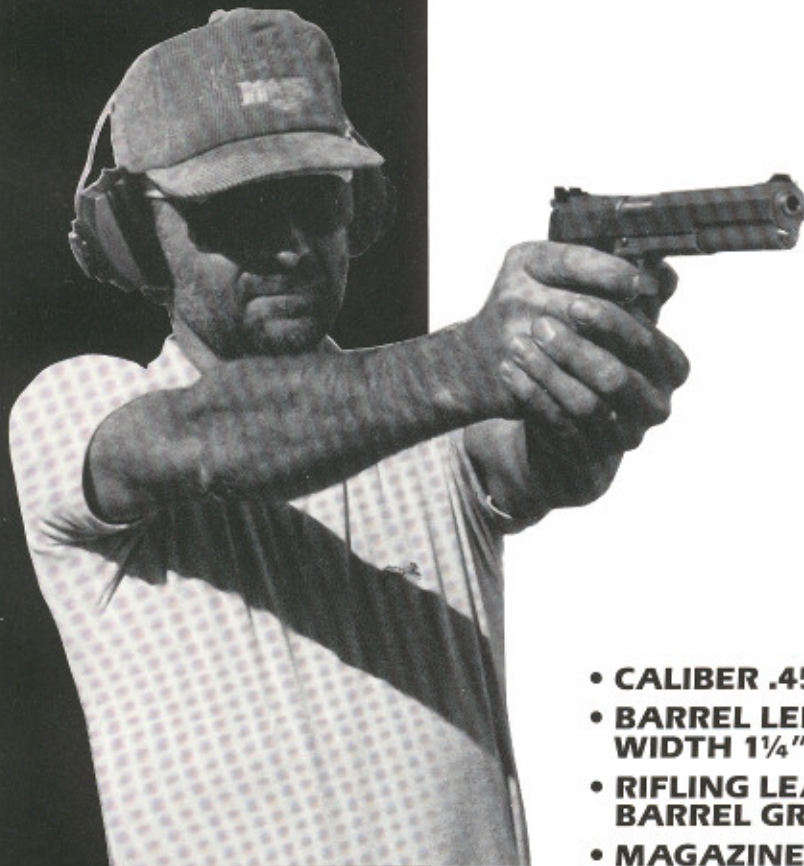

.45 ACP LONGSLIDE

Extended slide version of 1911 Government Model Hardballer

WIDE ADJUSTABLE TRIGGER

This longslide version of the Government Harballer adds 2" to the overall length providing less recoil, added muzzle velocity, longer sighting plane and better balance.

NEOPRENE WRAP-AROUND GRIPS

BEVELED MAGAZINE WELL

The venerable 1911 Government Model, glorified in United States' military history, remains the singular, ubiquitous pistol among shooters and gun owners. Designed for combat and security, its modifications provide a superior, high performance pistol for sport and competition. AMT offers a unique longslide version of this fine weapon.

LONGSLIDE

- CALIBER .45 ACP SEMI-AUTOMATIC
- BARREL LENGTH 7", OVERALL LENGTH 10½" WIDTH 1¼"; WEIGHT 46 OUNCES
- RIFLING LEAD LEFT TWIST (1-12) BARREL GROOVES 6
- MAGAZINE CAPACITY 7
- FULLY ADJUSTABLE 3 DOT SIGHTS