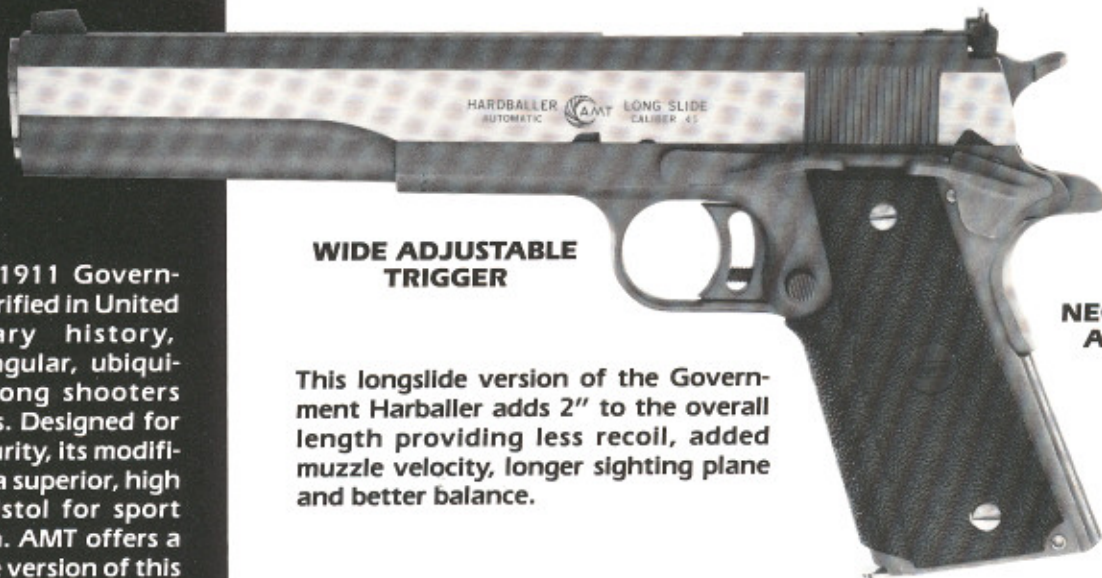

.45 ACP LONGSLIDE

Extended slide version of 1911 Government Model Hardballer

WIDE ADJUSTABLE TRIGGER

This longslide version of the Government Harballer adds 2" to the overall length providing less recoil, added muzzle velocity, longer sighting plane and better balance.

NEOPRENE WRAP-AROUND GRIPS

BEVELED MAGAZINE WELL

The venerable 1911 Government Model, glorified in United States' military history, remains the singular, ubiquitous pistol among shooters and gun owners. Designed for combat and security, its modifications provide a superior, high performance pistol for sport and competition. AMT offers a unique longslide version of this fine weapon.

LONGSLIDE

- CALIBER .45 ACP SEMI-AUTOMATIC
- BARREL LENGTH 7", OVERALL LENGTH 10½" WIDTH 1¼"; WEIGHT 46 OUNCES
- RIFLING LEAD LEFT TWIST (1-12) BARREL GROOVES 6
- MAGAZINE CAPACITY 7
- FULLY ADJUSTABLE 3 DOT SIGHTS