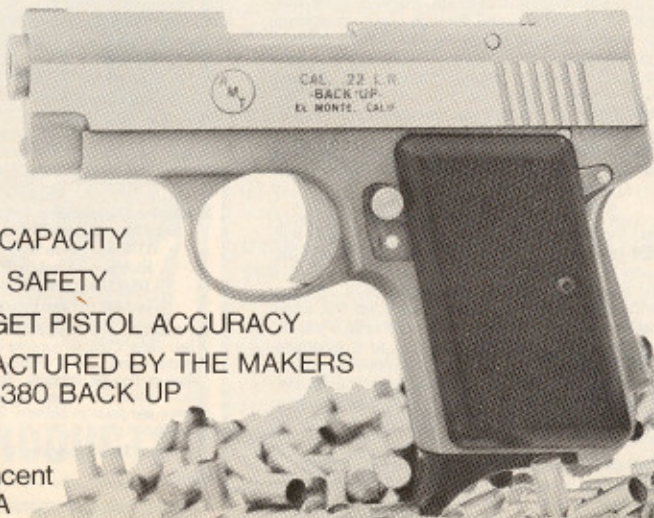

STAINLESS STEEL

22 L.R. BACK UP

MOST RELIABLE .22 AUTO AVAILABLE!

- 8 SHOT CAPACITY
- DOUBLE SAFETY
- .22 TARGET PISTOL ACCURACY
- MANUFACTURED BY THE MAKERS OF THE 380 BACK UP

536 N. Vincent
Covina, CA