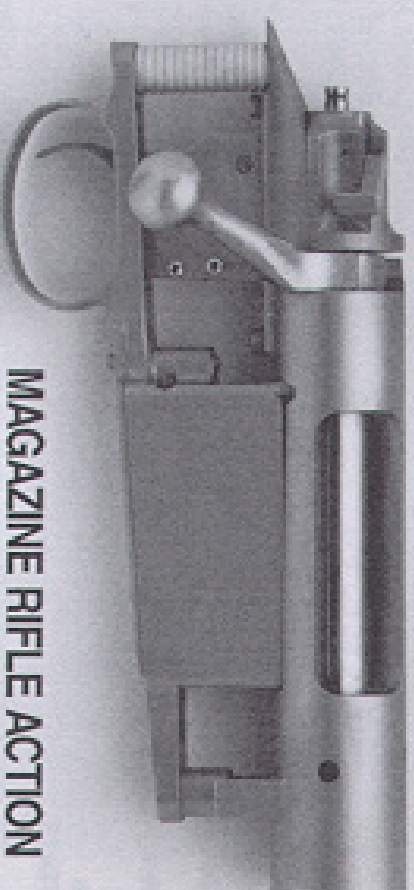

# Action Option From AMT RIFLE

- Long Threaded Receiver
- Heavy Tang
- Gas Seal System
- Enclosed Bolt Face
- Made from 416 Stainless Steel Bar Stock
- Drop In Feeding
- Trigger Hanger Fits Rem Type Triggers
- Cone Breached Barrel
- Ridged Construction

Single Shot Action Made For All Case Sizes  
Magazine Rifle Action Made For All Hunting Cartridges

**SINGLE SHOT ACTION**

**MAGAZINE RIFLE ACTION**

**FOR FURTHER INFORMATION CALL OR WRITE AMT RIFLE.**

Mail requests for illustrated AMT product specification sheets or replacement of lost AMT instruction manuals. Send FFL for AMT mailing list inclusion.