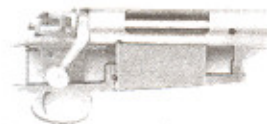

BOLT ACTION RIFLE

- Manufactured in most calibers for varmint, target or big game
- Composite or Laminated stock
- Actions: Short, medium and long
- Left or right-handed action or port
- Single shot (cone breach): Post-64 type extractor
- Barrels: Manufactured in most calibers; 416 stainless steel
- All tapers to 1³/₈" blanks, cryogenically treated barrel
 - Scope not included

.22 LR TARGET MODEL RIFLE

- Semi-Automatic • Button Rifled Barrel with Target Crown
- Cryogenic Treated Barrel • 20" Target Barrel .920 O.D.
 - Weight: 7.5 lbs. • Magazine Capacity: 10
- One piece Receiver with Built-in Integral Weaver style Mount
- Popular stocks including Left or Right Hand Fajen Laminated Aristocrat style stock or Hogue Standard Composite stock

ACTIONS

Manufactured from 416 Stainless Steel Bar Stock

SINGLE SHOT

- 1¹/₁₆ x 16 x 1" Barrel Tenion
- Right and Left handed bolt or port
- Short, medium and long actions
- Enclosed bolt face • Cone bolt
- Trigger hanger fits Remington type triggers
 - Post-64 Winchester type extractor
- Remington and Mauser type recoil lugs
- Short or long trigger - Aluminum or Stainless Steel
 - Special orders accepted